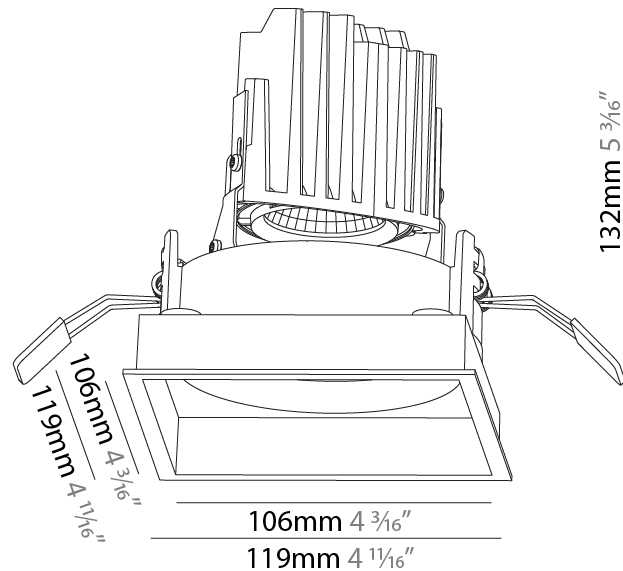

GENERAL

Series: Bioniq
Subseries: Bioniq Square Adjustable
Brand: Prolicht
Division: Architectural
Mounting Type: Recessed
Mounting Location: Ceiling
Subcategory: Downlight

PHYSICAL

Shape: Square
Length (mm): 119
Length (in): 4 11/16
Width (mm): 119
Width (in): 4 11/16
Depth (mm): 132
Depth (in): 5 3/16
Min. Recessing Depth (mm): 150
Min. Recessing Depth (in): 5 7/8
Light Distribution: Adjustable / Downlight
Weight (kg): 0.544
Weight (lbs): 1.2
Fixture Finish: SSR / BKV / CWI / CRY / HAB / LAG / UFT / ITA / RUA / RUR / MIC / FTG / MYG / TWT / LOD / PUS / FRO / FUP / KIA / POP / BLS / SPG / MEY / GOH / GUM / CHC / COM / ABZ / JAG / OBR / MOS / ROR
Fixture Material: Aluminum Die Cast
Cut-out Measurements: 114mm / 4 1/2" x 114mm / 4 1/2"

ELECTRICAL

Lamp Type: LED (Zhaga Standard)
Total Output Wattage (W): 15
Dimming: Dali Dimming
Driver Included: No
Driver Location: Recessed Housing
Driver Type: Constant Current - 120Vac
Housing: See components
Input Voltage (V): 120
Constant Current (MA): 350

LED

Number of LEDs: 1
Color Temperature (°K): Warm Dim
Max. Delivered Lumen (lm): 760
Nominal Lumen (lm): 1140
CRI: >90 CRI
Lamp Life (hrs): 50000

OPTICAL

Reflector°: 20 / 40 / 60
Adjustability: Rotational 355°; Tilt 30°

RATINGS AND CERTIFICATIONS

Certified By: Certified for North American Standards
IP rating: IP20